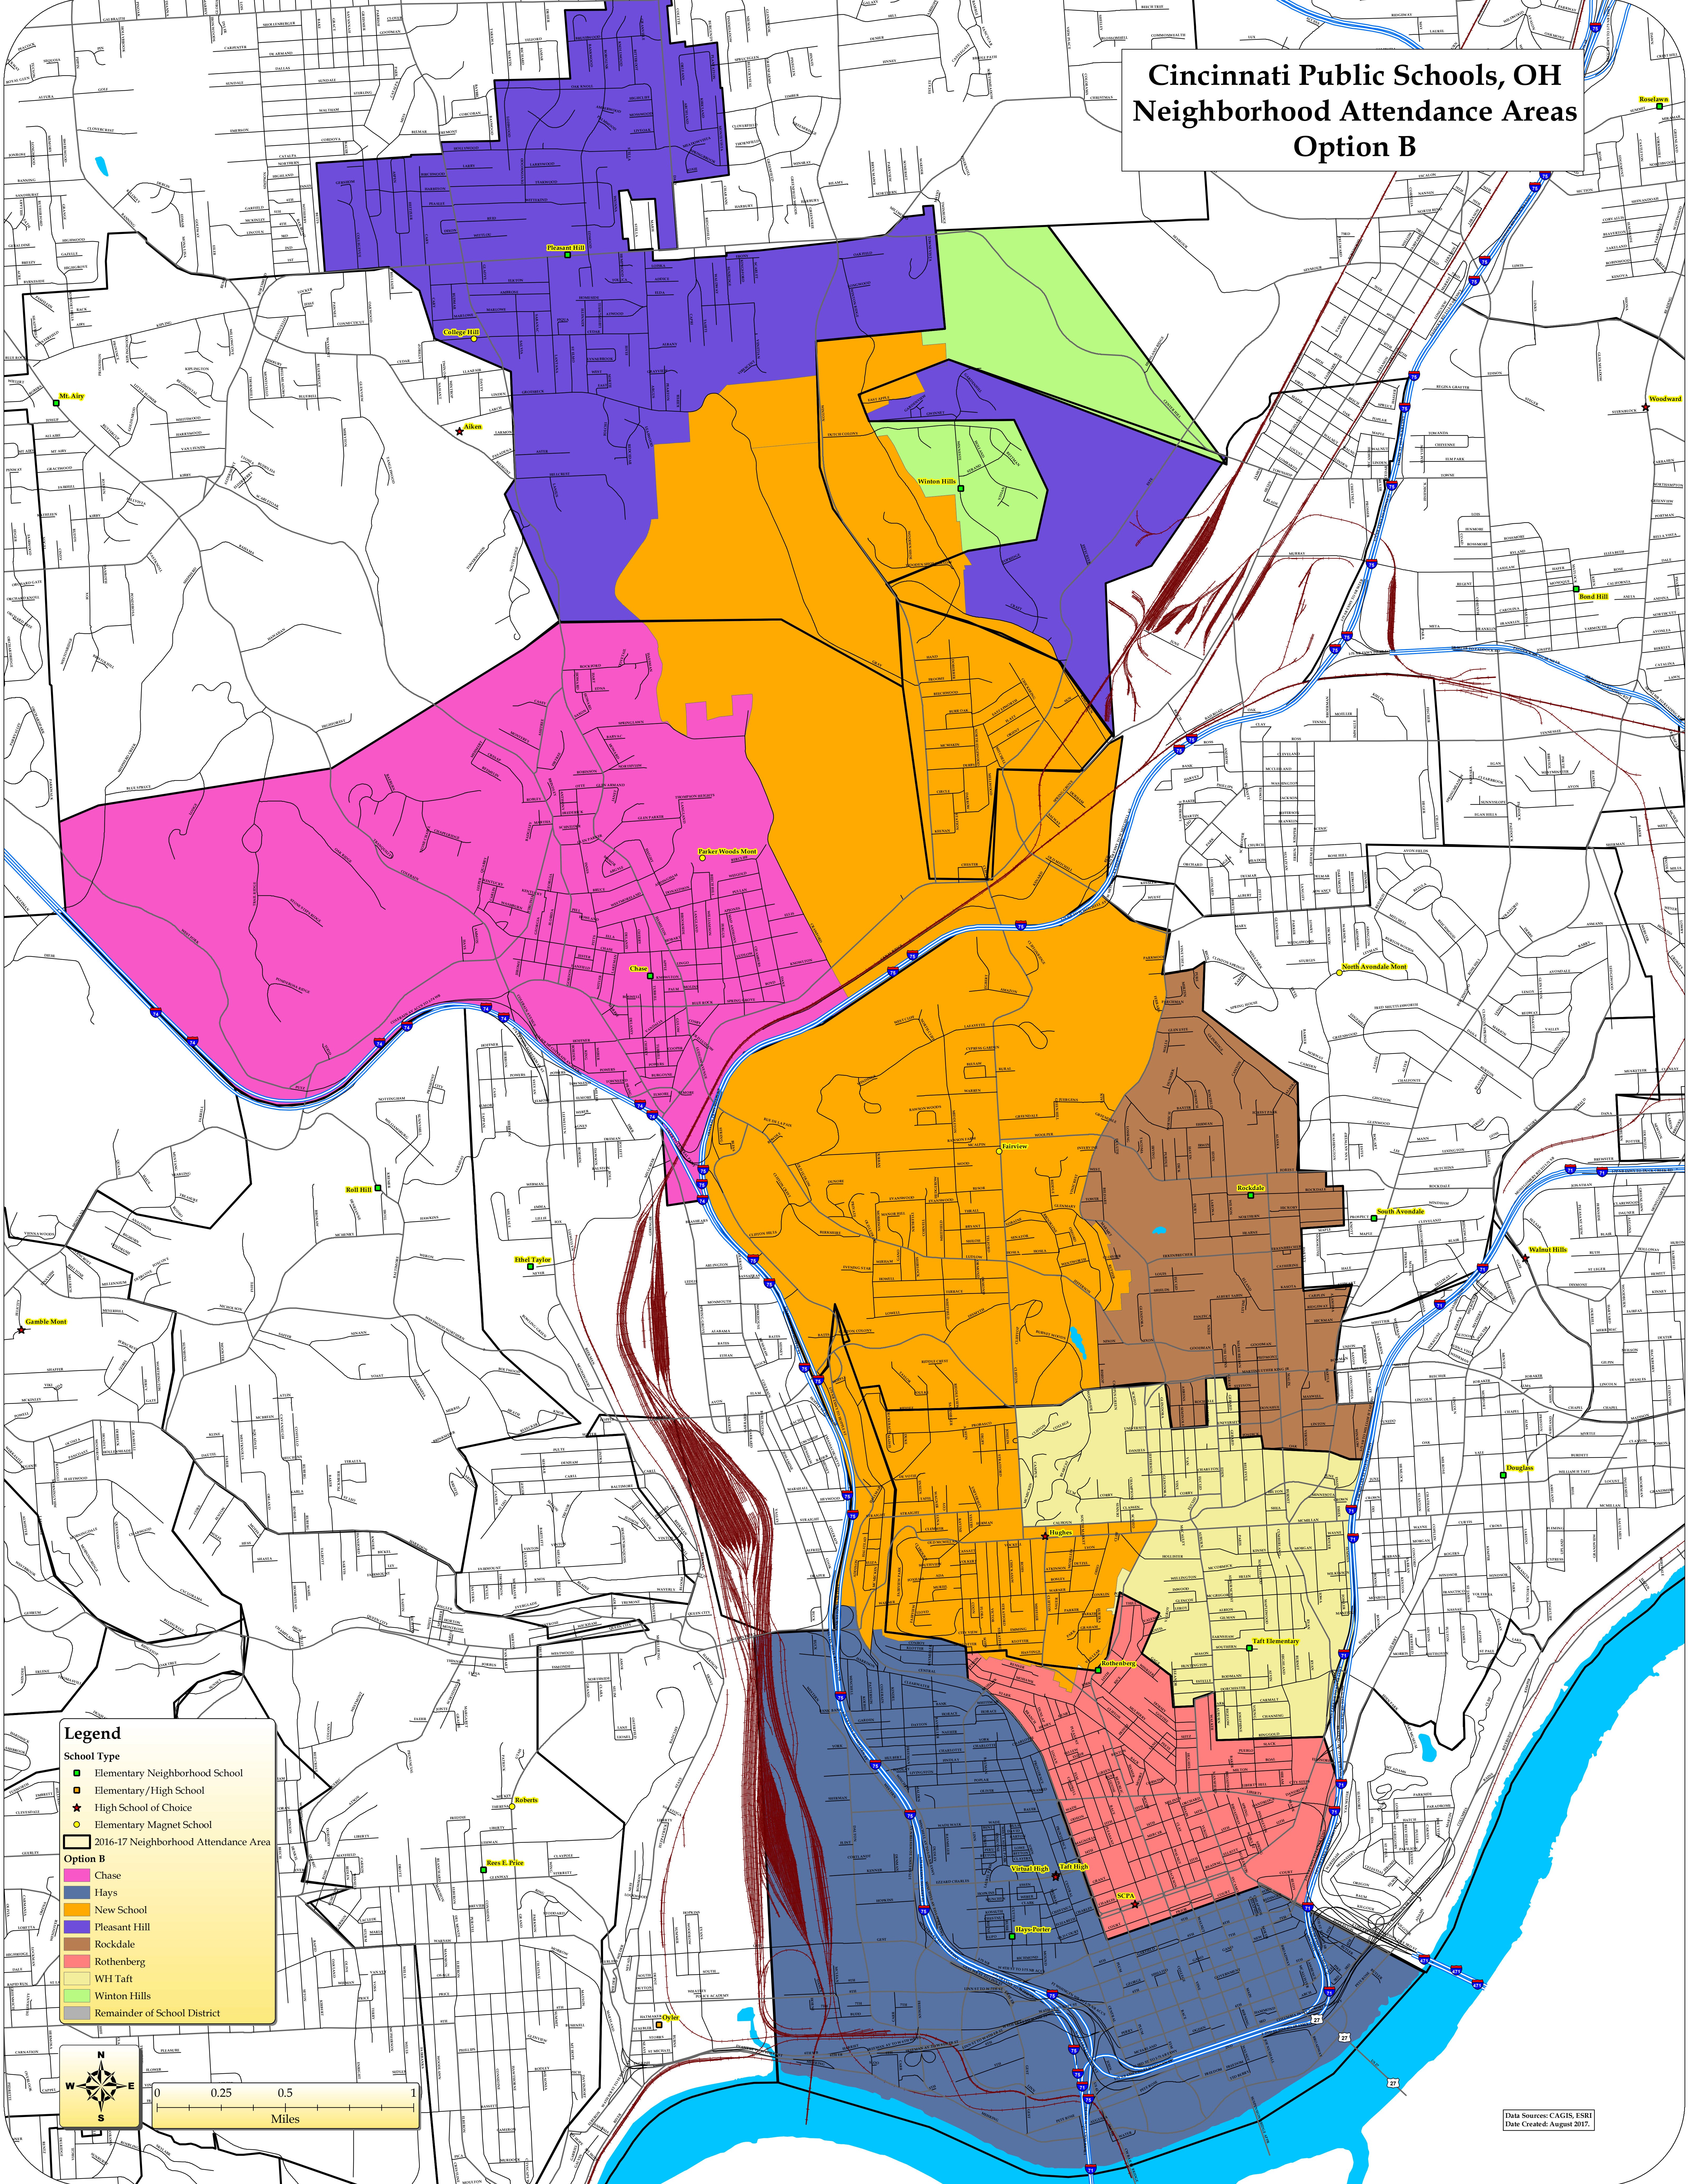

Cincinnati Public Schools, OH Neighborhood Attendance Areas Option B

Legend

School Type

- Elementary Neighborhood School
- Elementary/High School
- High School of Choice
- Elementary Magnet School
- 2016-17 Neighborhood Attendance Area

Option B

- Chase
- Hays
- New School
- Pleasant Hill
- Rockdale
- Rothenberg
- WH Taft
- Winton Hills
- Remainder of School District